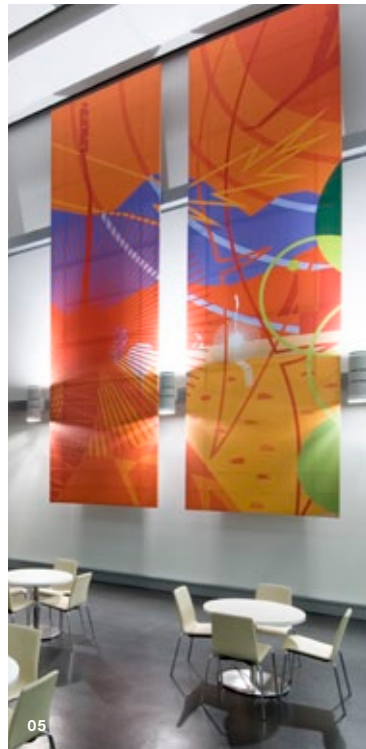

Environmental
Graphics

10

2

AUSTRALIAN BUREAU OF STATISTICS (ABS) 01 Screening graphic: Detail 02 Story wall kitchen: Data landscape 03 Numbers graphic: Lift lobby level 11 04 Screening graphic: Boardroom 05 Super graphics: Cafe space 06 Reception lobby. STATE RECORDS 07 Pathways graphic: Meeting room wall 08 Lit wall graphic: Public access area 09 Pathways graphic: Stairwell glass wall 10 Lit wall graphic detail. AUSTRALIAN CENTRAL CREDIT UNION 11 Screening graphic: View through 12 Story wall: Shared workspace 13 Screening graphic: Reception lobby. AWARDS: AUSTRALIAN CENTRAL CREDIT UNION: *Design Institute of Australia (DIA) Commendation Award* ABS: *(DIA) Award of Merit*. www.workingimages.com.au