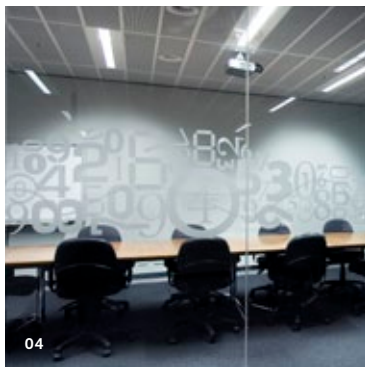

Environmental
Graphics

10

2

AUSTRALIAN BUREAU OF STATISTICS (ABS) 01 Screening graphic: Detail 02 Story wall kitchen: Data landscape 03 Numbers graphic: Lift lobby level 11 04 Screening graphic: Boardroom 05 Super graphics: Cafe space 06 Reception lobby. STATE RECORDS 07 Pathways graphic: Meeting room wall 08 Lit wall graphic: Public access area 09 Pathways graphic: Stairwell glass wall 10 Lit wall graphic detail. AUSTRALIAN CENTRAL CREDIT UNION 11 Screening graphic: View through 12 Story wall: Shared workspace 13 Screening graphic: Reception lobby. AWARDS: AUSTRALIAN CENTRAL CREDIT UNION: *Design Institute of Australia (DIA) Commendation Award* ABS: *(DIA) Award of Merit*. www.workingimages.com.au